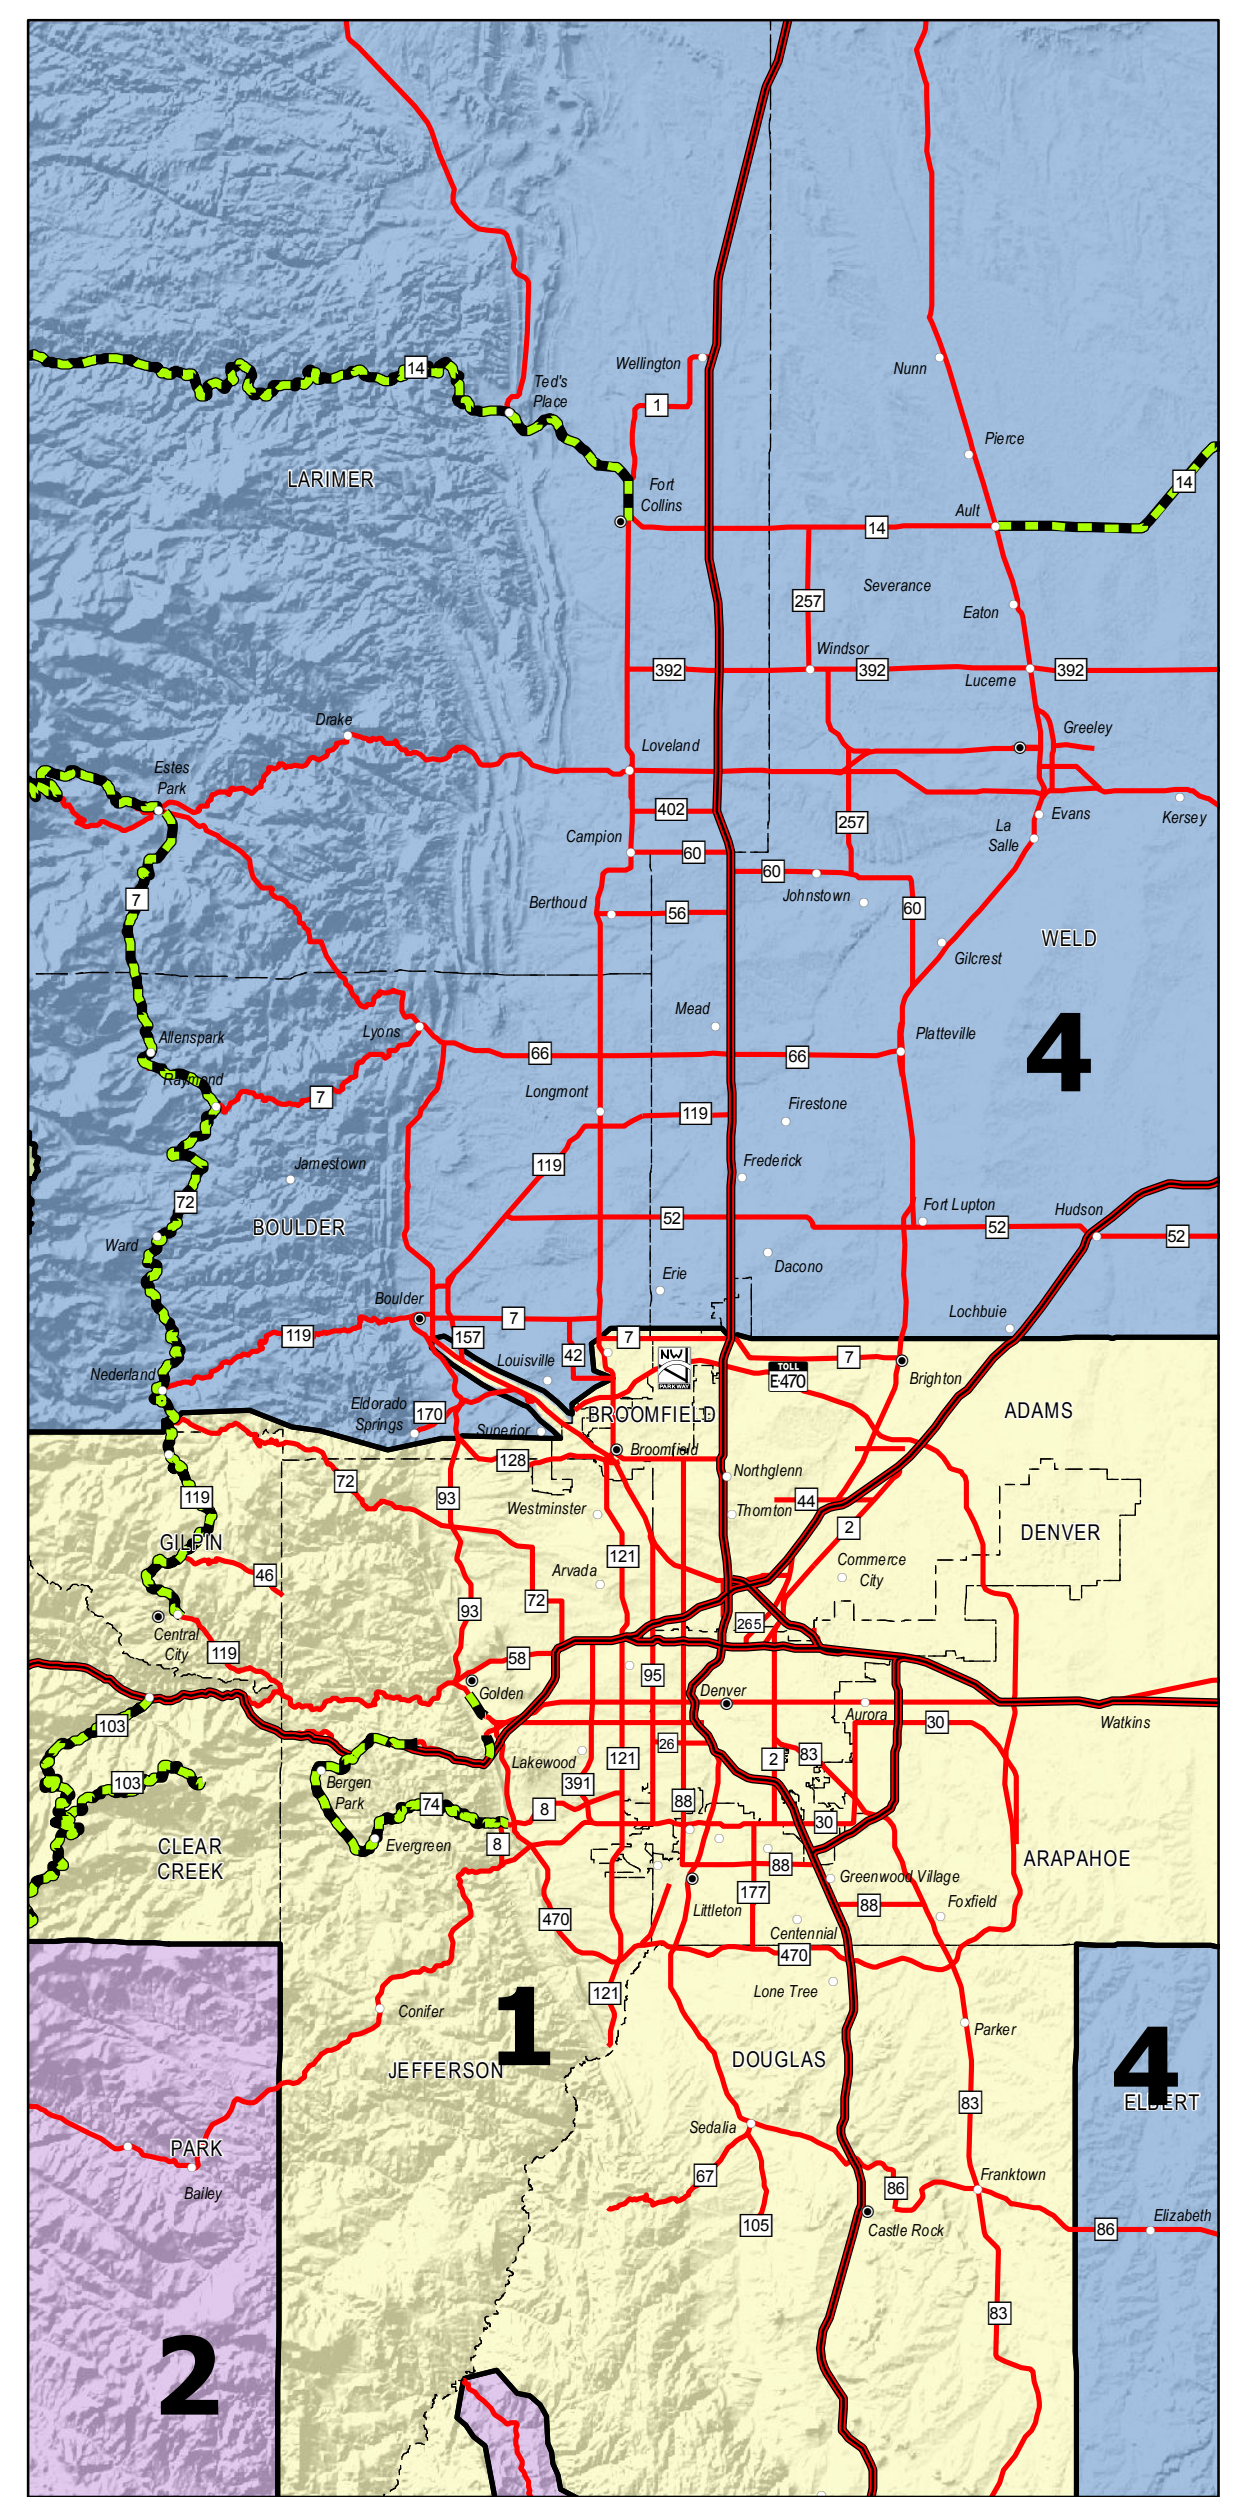

Colorado Outdoor Advertising Controlled Routes 2014

1. Toll Road
   - Interstate Highways
   - U.S. Highways
   - State Highways
   - County Seat
   - Cities and Towns
   - Scenic Byway

CDOT Region	Color
1	Yellow
2	Purple
3	Green
4	Blue
5	Orange